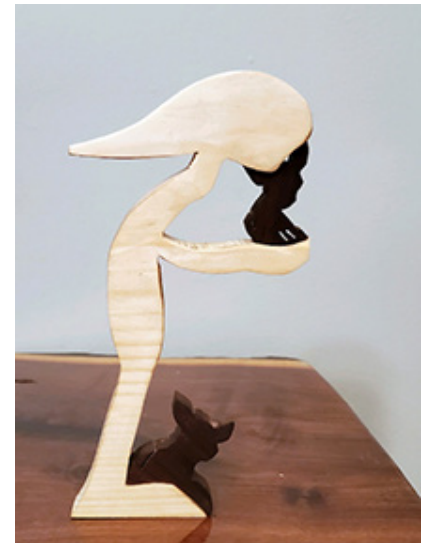

TRINKET BOXES

Made from various local and exotic woods, these small lidded wooden boxes can keep small trinkets, rings, just use your imagination. Price varies on the size and type of wood used.

Price Per $12 - $15

CUSTOM CRITTERS

Email for requests and cost.
kelly@kellswood.org