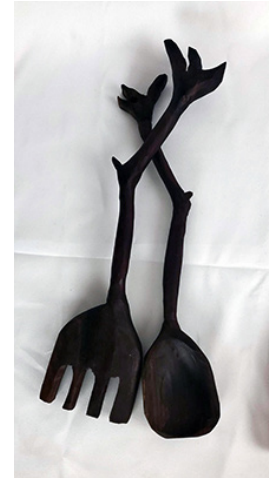

SOAP DISHES

Price Per \$15 - \$20

Soap dishes are made from local and exotic wood. They are 4 inches on the outside and have a 3 inch carved out center with holes drilled inside to let moisture out.

TOTALLY UNIQUE

Price Per \$25
Walnut, candle holders, centerpiece, or sampler. Whether tasting a selection of teas, coffees or something stronger, this is a perfect way to offer a sample. Glasses included.

Price Per Will Vary
Cocktail smoker. Includes dried, cherry wood chips for igniting.

Price Per \$25
Salad forks and spoons made from various local and exotic woods.

Price Per \$15
Salad fork made from various local and exotic woods.

Price Per \$25
Salad forks and spoons made from various local and exotic woods.