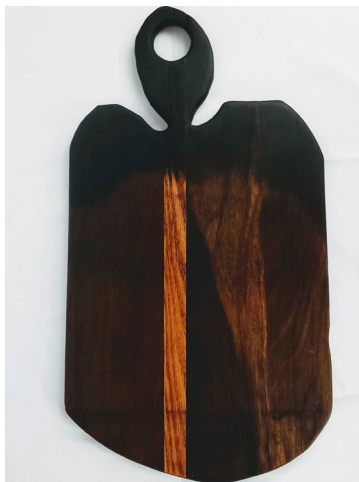

Closeup of detail

Closeup of detail

Price Per \$40

Walnut serving tray **inlaid** with a variety of local and exotic woods.
1.5" d x 9" w x 11" h.

Price Per \$40

Serving Platter, Pin Oak
16" x 10.5"

Price Per \$65

Walnut and honey locust charcuterie or serving board. The blackened part was created using the Japanese Technique, Shou Sugi San, for water proofing.
11" x 16"

Price Per \$40

Honey Locust charcuterie or serving board.
14" x 7"